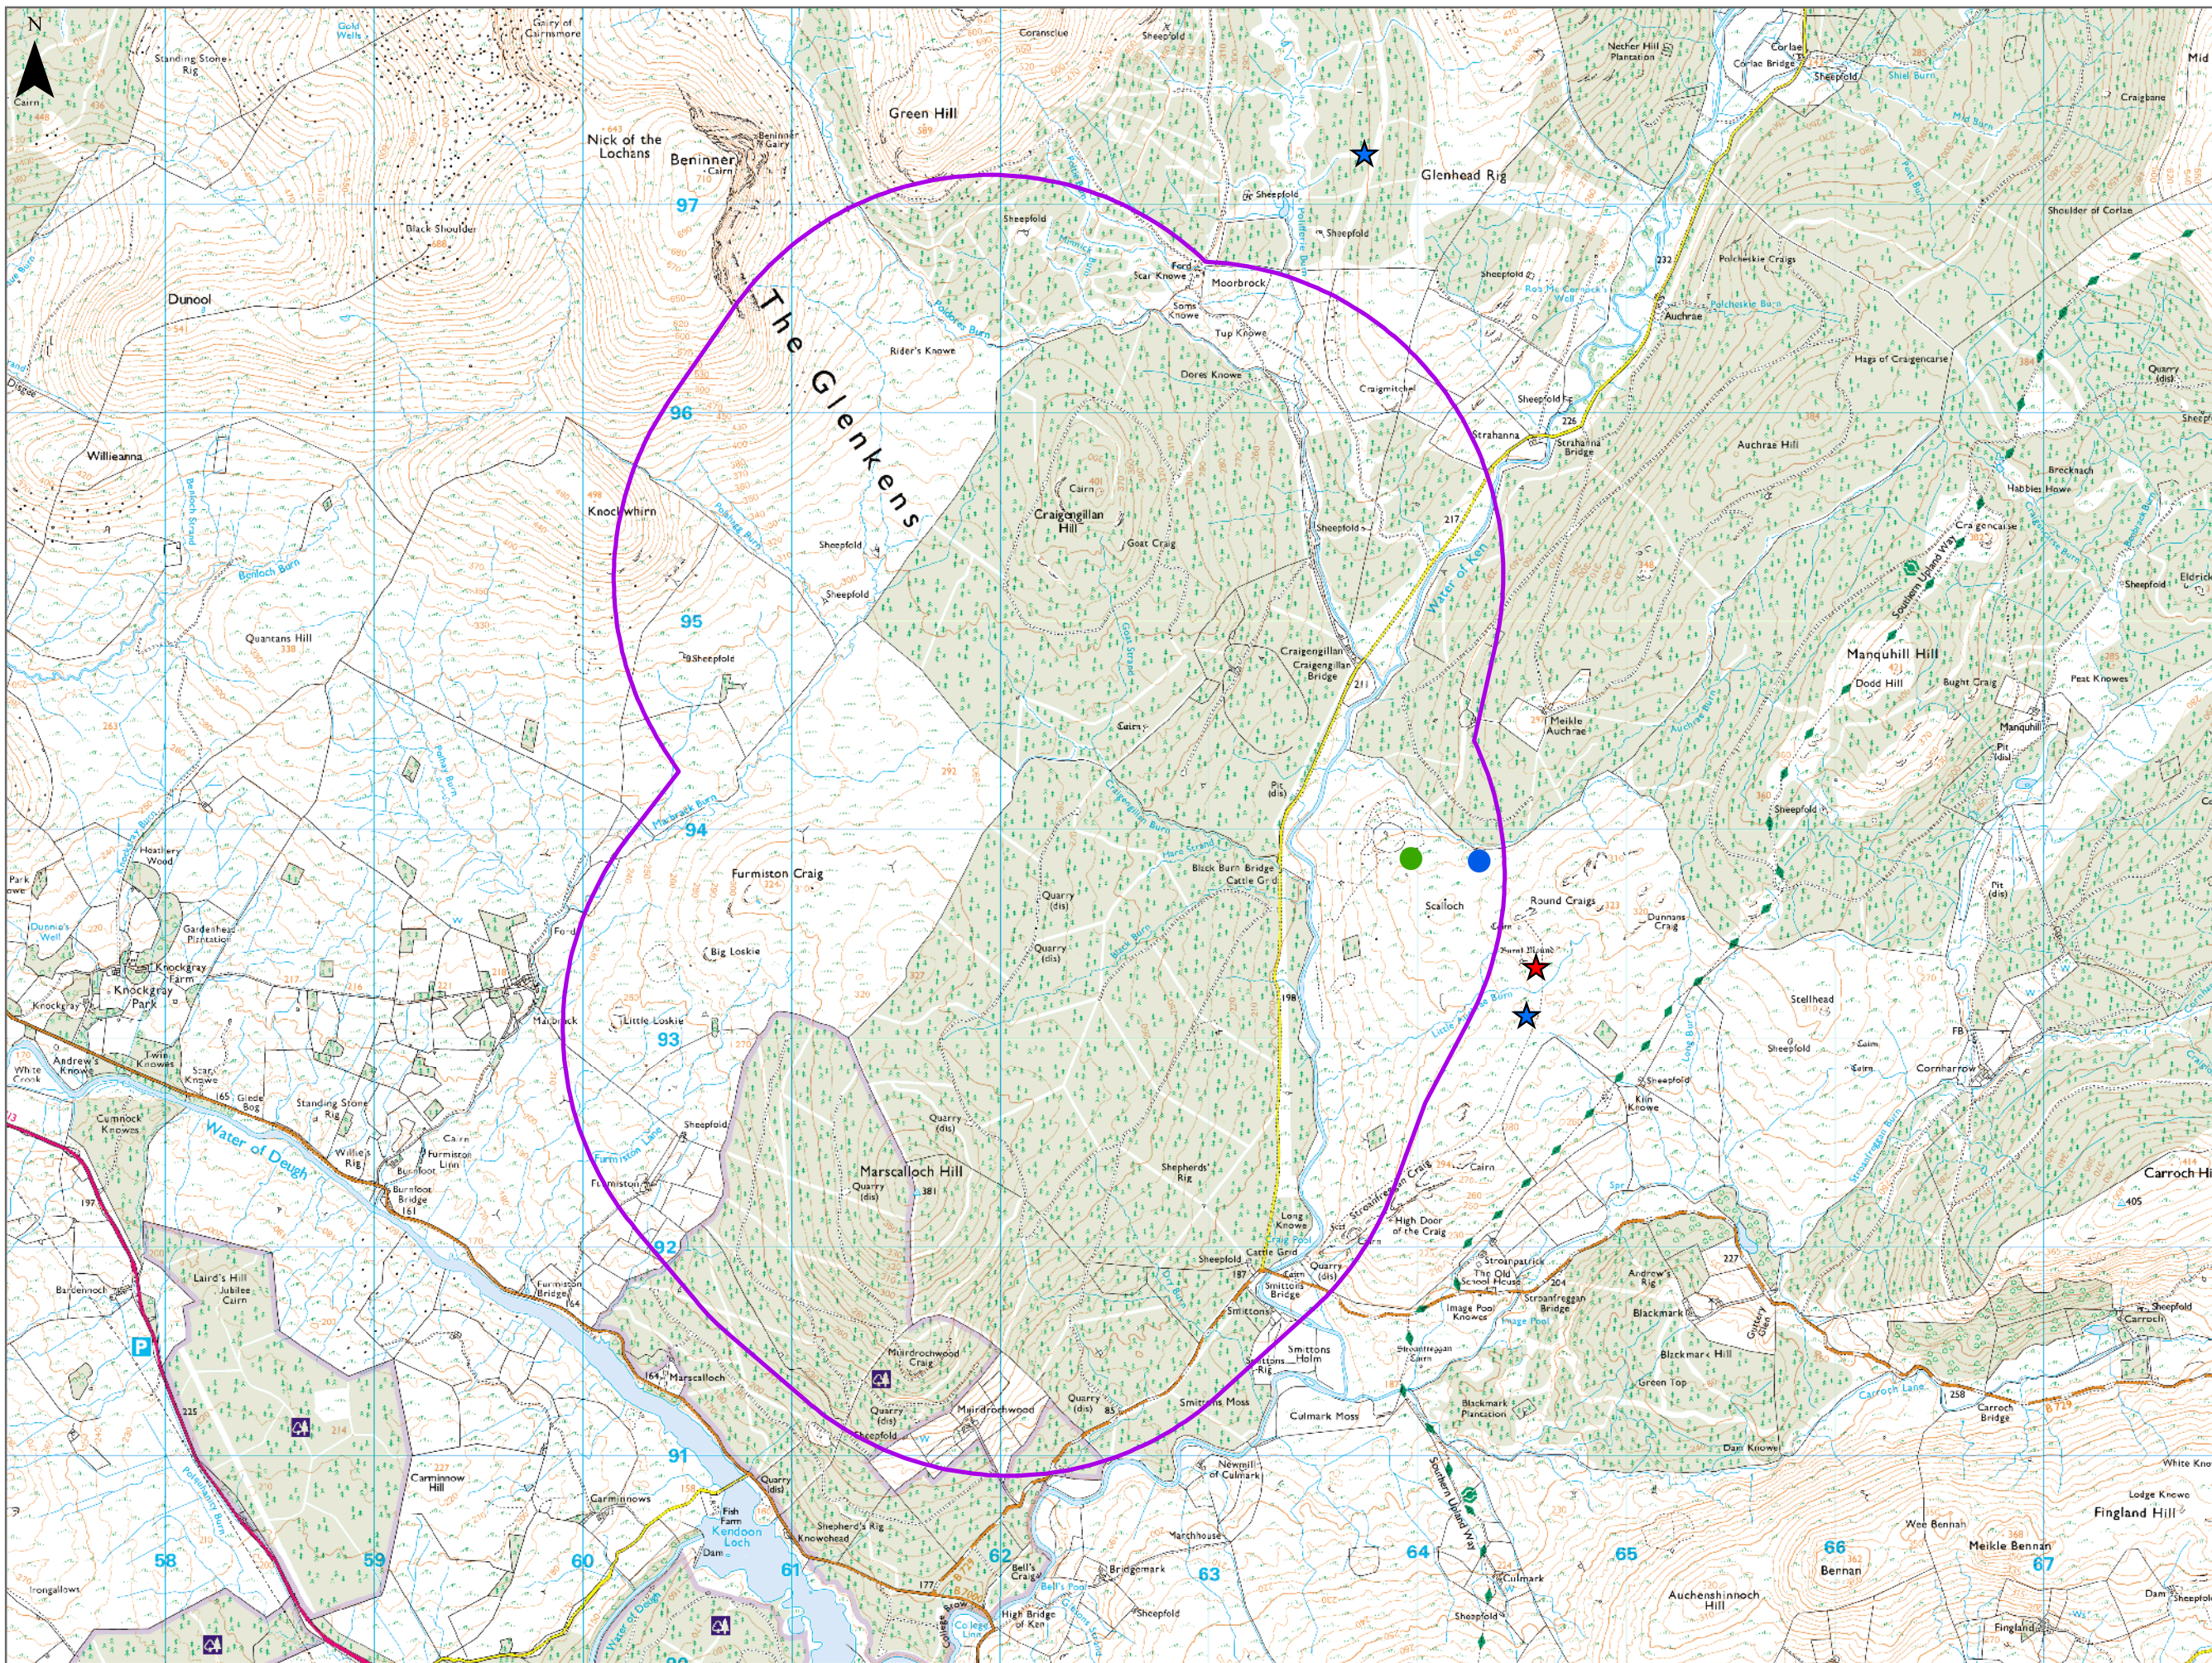

Figure 10.6: Black grouse

Legend:

- BKL survey 2012/13**
 - ★ 2 males displaying
- BKL survey 2017/18**
 - ★ 1 male lekking
 - 1 male feeding
- Incidental record 2017/18**
 - 1 male flushed
 - 1.5km survey buffer

Title: Black grouse	
Shepherds' Rig Wind Farm	
Source: © Crown copyright and database rights 2018 Ordnance Survey 0100031673	
Client: Infinergy	
Drawn by: DS	Checked: BU
Date: 23/10/2018	Figure: 10.6
Scale: 0 0.5 1 km	Revision No: 0